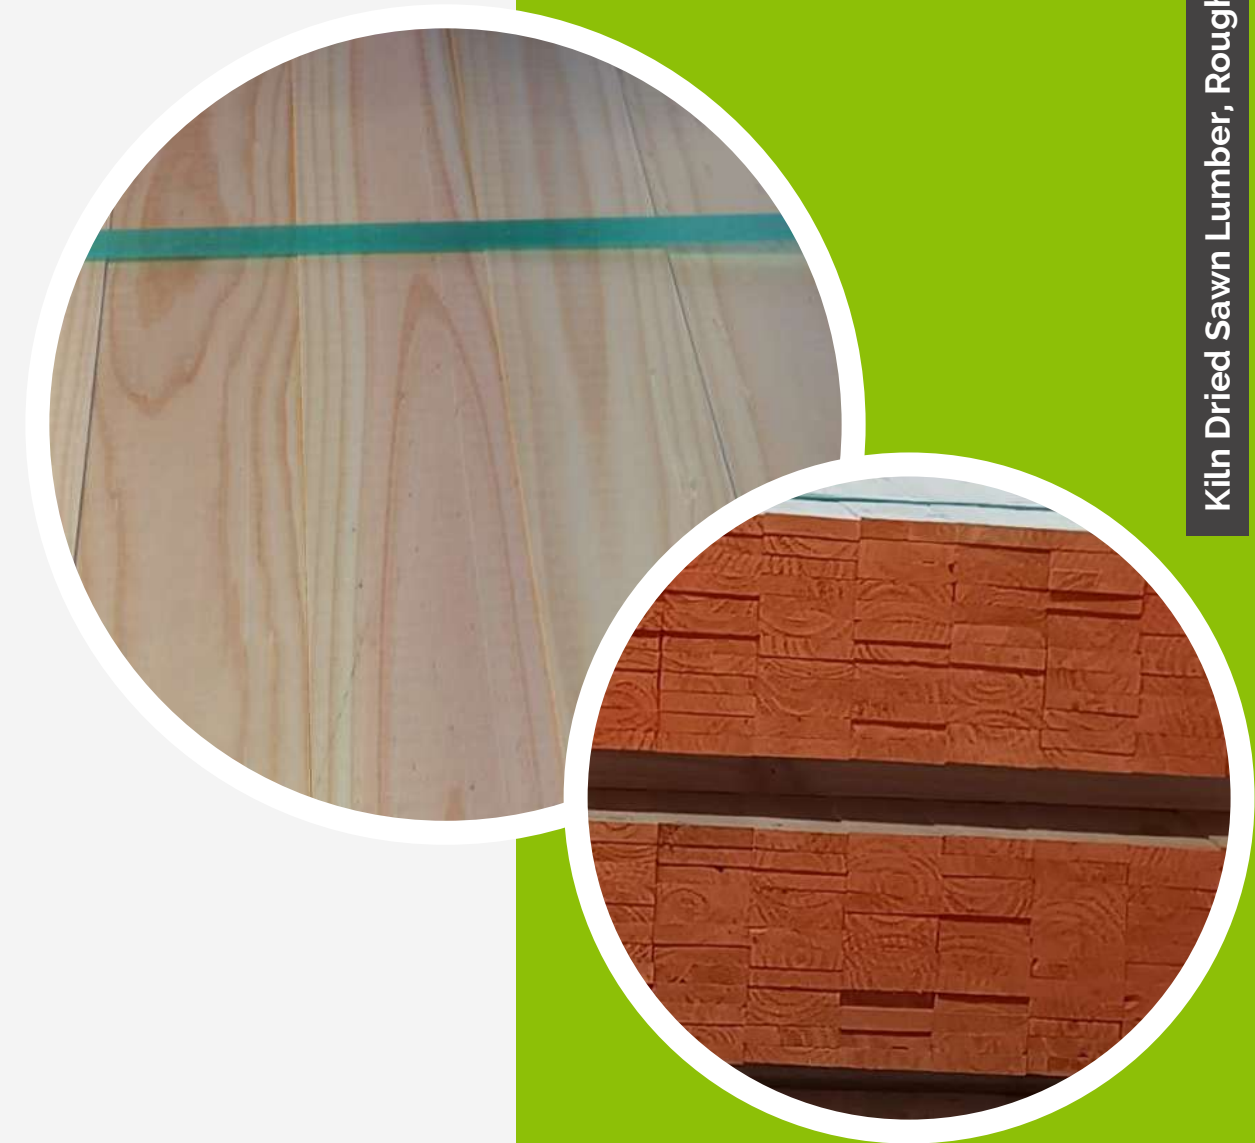

Dimensions and Packing ROUGH SAWN LUMBER Radiata pine 3.20mt

Size/ dimension (inches)	Final thickness (mm)	Final Width (mm)	Lenght (mm)	Pieces/ bundle	m3/piece	m3/bundle	Tolerance (mm)	Weight/ bundle (kg)
1 x 2	23	45	3200	480	0,0033	1,590	-0/+3	960
1 x 3	23	70	3200	336	0,0052	1,731	-0/+3	1008
1 x 4	23	96	3200	240	0,0071	1,696	-0/+3	960
1 x 5	23	120	3200	192	0,0088	1,696	-0/+3	960
1 x 6	23	146	3200	168	0,0107	1,805	-0/+3	1008
1 x 8	23	195	3200	120	0,0144	1,722	-0/+3	960
1 x 10	23	240	3200	96	0,0177	1,696	-0/+3	960
2 x 2	45	45	3200	240	0,0065	1,555	-0/+3	960
2 x 3	45	70	3200	168	0,0101	1,693	-0/+3	1008
2 x 4	45	96	3200	120	0,0138	1,659	-0/+3	960
2 x 5	45	120	3200	96	0,0173	1,659	-0/+3	960
2 x 6	45	146	3200	84	0,0210	1,766	-0/+3	1008
2 x 8	45	195	3200	60	0,0281	1,685	-0/+3	960
2 x 10	45	240	3200	48	0,0346	1,659	-0/+3	960
3 x 3	70	70	3200	112	0,0157	1,756	-0/+3	1008
4 x 4	96	96	3200	60	0,0295	1,769	-0/+3	

Kiln Dried Sawn Lumber, Rough and Planed (S4S, S2S)

CONTACT US

+56 9 4205 8882 - +56 9 9828 3172
contacto@pewenwp.cl
www.pewenwp.cl